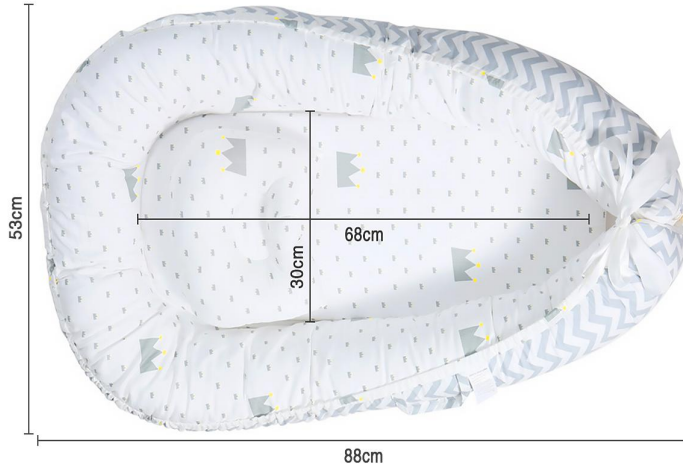

BABY NEST BED

Baby Nest Bed, often called baby lounger, is made of 100% natural organic cotton, super soft pearl cotton and 3D polyester as filling material that will not cause any harm to your baby. It is like a mini bed with a padded soft protective cylinder that ensures baby cannot roll out of it and it surrounds him while he is sleeping, reproducing the feeling of protection that they had inside their mother's belly or in a lap. Surrounded by these padded edges, babies are placed on the back and the possibility of turning over to the stomach is reduced. With this, babies, especially newborns, are relaxed and sleep more easily. And the parents can relax and do whatever they need to do. The baby nest can be used in a crib, but also on a sofa, in a car or outdoors.

Features :

- High quality skin-friendly organic cotton
- 360° all-round protection for your baby
- Bionic and ergonomic design for sweet sleeping
- Side handle design for easy portability
- 3D filling for ultimate comfort and softness
- Full detachable covers, easy to wash and clean
- Easy to assemble and carry, great for travel

BNB-5701
Size: 88X53cm
other customized sizes.

BNB-5702
Size: 105X65X50cm
other customized sizes.

BNB-5703
 Size: 92X46X14cm
 other customized sizes.

BNB-5704
 Size: 90X55X15cm
 other customized sizes.

BNB-5705
Size: 79X46X24cm
other customized sizes.

BNB-5706
 Size: 85X55X45cm
 other customized sizes.

BNB-5707
 Size: 90X48X50cm
 other customized sizes.

BNB-5708
 Size: 85X65X55cm
 other customized sizes.

BNB-5709
Size: 85X50X55cm
other customized sizes.