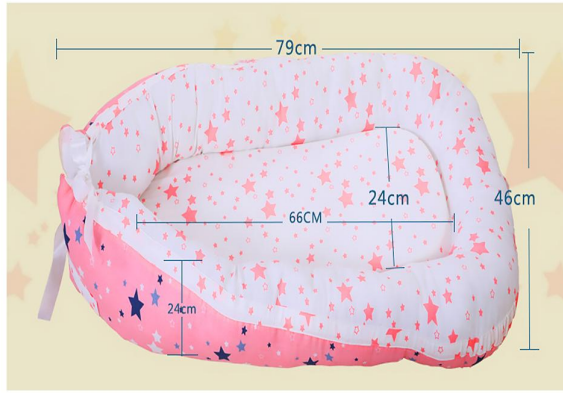

BABY NEST BED

Baby Nest Bed, often called baby lounger, is made of 100% natural organic cotton, super soft pearl cotton and 3D polyester as filling material that will not cause any harm to your baby. It is like a mini bed with a padded soft protective cylinder that ensures baby cannot roll out of it and it surrounds him while he is sleeping, reproducing the feeling of protection that they had inside their mother's belly or in a lap. Surrounded by these padded edges, babies are placed on the back and the possibility of turning over to the stomach is reduced. With this, babies, especially newborns, are relaxed and sleep more easily. And the parents can relax and do whatever they need to do. The baby nest can be used in a crib, but also on a sofa, in a car or outdoors.

Features :

- High quality skin-friendly organic cotton
- 360° all-round protection for your baby
- Bionic and ergonomic design for sweet sleeping
- Side handle design for easy portability
- 3D filling for ultimate comfort and softness
- Full detachable covers, easy to wash and clean
- Easy to assemble and carry, great for travel

BNB-5701
Size: 88X53cm
other customized sizes.

BNB-5702
Size: 105X65X50cm
other customized sizes.

BNB-5703
 Size: 92X46X14cm
 other customized sizes.

BNB-5704
 Size: 90X55X15cm
 other customized sizes.

BNB-5705
Size: 79X46X24cm
other customized sizes.

BNB-5706
 Size: 85X55X45cm
 other customized sizes.

BNB-5707
 Size: 90X48X50cm
 other customized sizes.

BNB-5708
 Size: 85X65X55cm
 other customized sizes.

BNB-5709
Size: 85X50X55cm
other customized sizes.